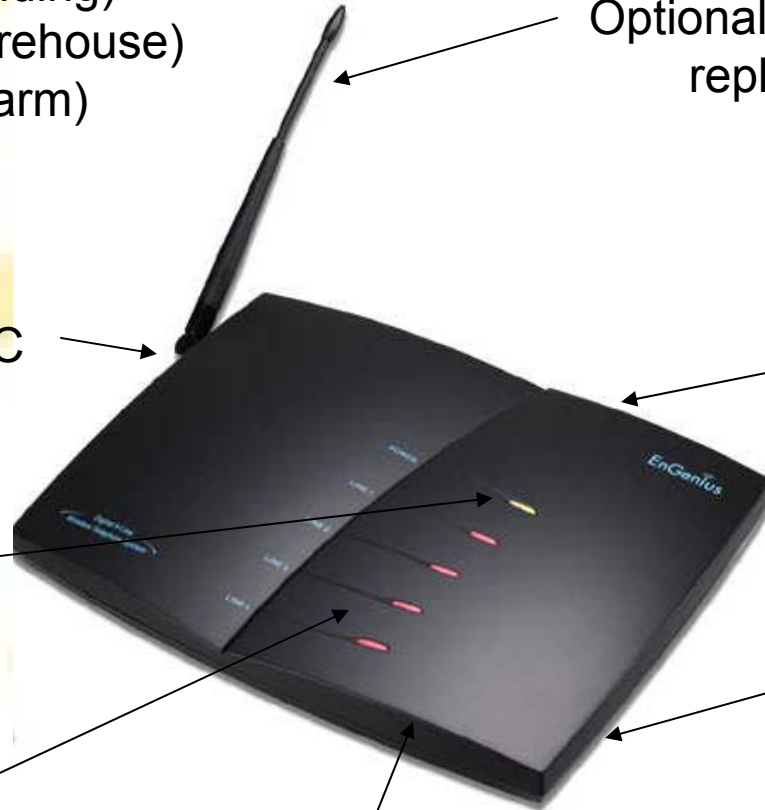

Long Range

up to:

12 floors (in-building)
250,000 sq. ft. (warehouse)
3,000 acres (farm)

Optional external antenna,
replaces this one

Reverse Thread TNC

Wall-mountable

Easy-to-read
status indicators

Easy programming

4 analog lines or ports

Up to 36 handsets

EnGenius DuraFon 4X
Industrial Cordless
888-735-7888